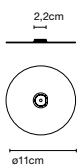

Shade

- White
- Blue
- Green
- Ambar
- Pink

Hand-blown glass lamp in glossy white with different layers of paint. Battery is located inside a cylindrical metal body.

* 3 positions dimmer

- [Download](#) Assembly instructions
- [Download](#) Energy label
- [Download](#) 2D
- [Download](#) 3D
- [Download](#) Photometric data

Disk accessory

Magnet accessory

Battery:

5 hours in peak power
10 hours in half power
20 hours in a quarter power

Battery charging time: 10h.

Watch video

info@marset.com
www.marset.com

Range