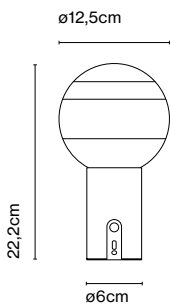

Dipping Portable

Dipping Portable

LED 4,7W WARM WHITE CRI90
Light source - 240lm
(included)

Structure

- Brushed Brass
- Graphite

Shade

- White
- Blue
- Green
- Ambar
- Pink

Hand-blown glass lamp in glossy white with different layers of paint. Battery is located inside a cylindrical metal body.

* 3 positions dimmer

- [Download](#) Assembly instructions
- [Download](#) Energy label
- [Download](#) 2D
- [Download](#) 3D
- [Download](#) Photometric data

Disk accessory

Magnet accessory

Battery:

5 hours in peak power
10 hours in half power
20 hours in a quarter power

Battery charging time: 10h.

Watch video

info@marset.com
www.marset.com